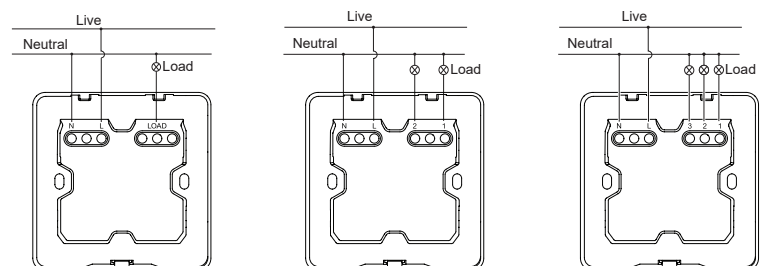

Sơ đồ đấu nối / Wiring diagram